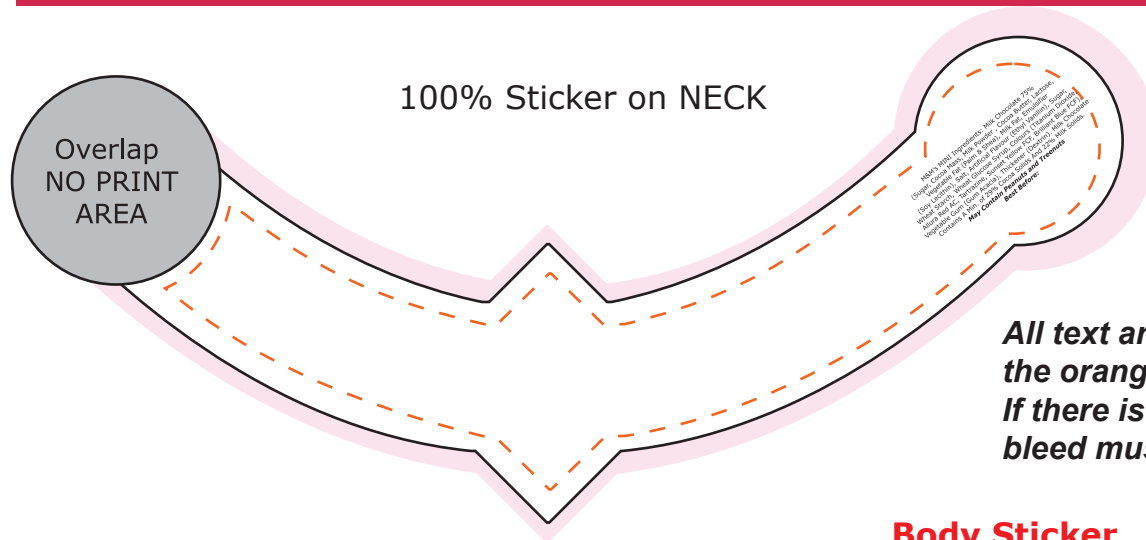

# ART APPROVAL

All colours used in this document are indicative only and they may vary across a variety of printing techniques and confectionery

100% Sticker on NECK

**NECK STICKER IS COMPULSORY**

**All text and graphics must be in the orange dotted area indicated. If there is a background color, bleed must 3mm all around**

100% Sticker on Body

### Body Sticker

Sticker Size: 75mmW x 50mmH

Safe Print: 65mmW x 40mmH

Bleed: 3mm (81mmW x 56mmH)

When artwork is printed, there can be movement of up to 3mm

Photo Impression Only  
NOT TO SCALE

**Product Code : CC052D**

Description : Champagne bottle filled with 220g Mini M&Ms  
Order# :  
Company Name :  
Contact :  
Foil Colour :  
Sticker Size NECK : 131mmW x 59mmH - **Compulsory Sticker** (See Image Above)  
Sticker Size BODY : 75mmW x 50mmH  
Print Colour : **Customer must provide PMS Colour print guide**  
Quantity :  
Delivery Date :